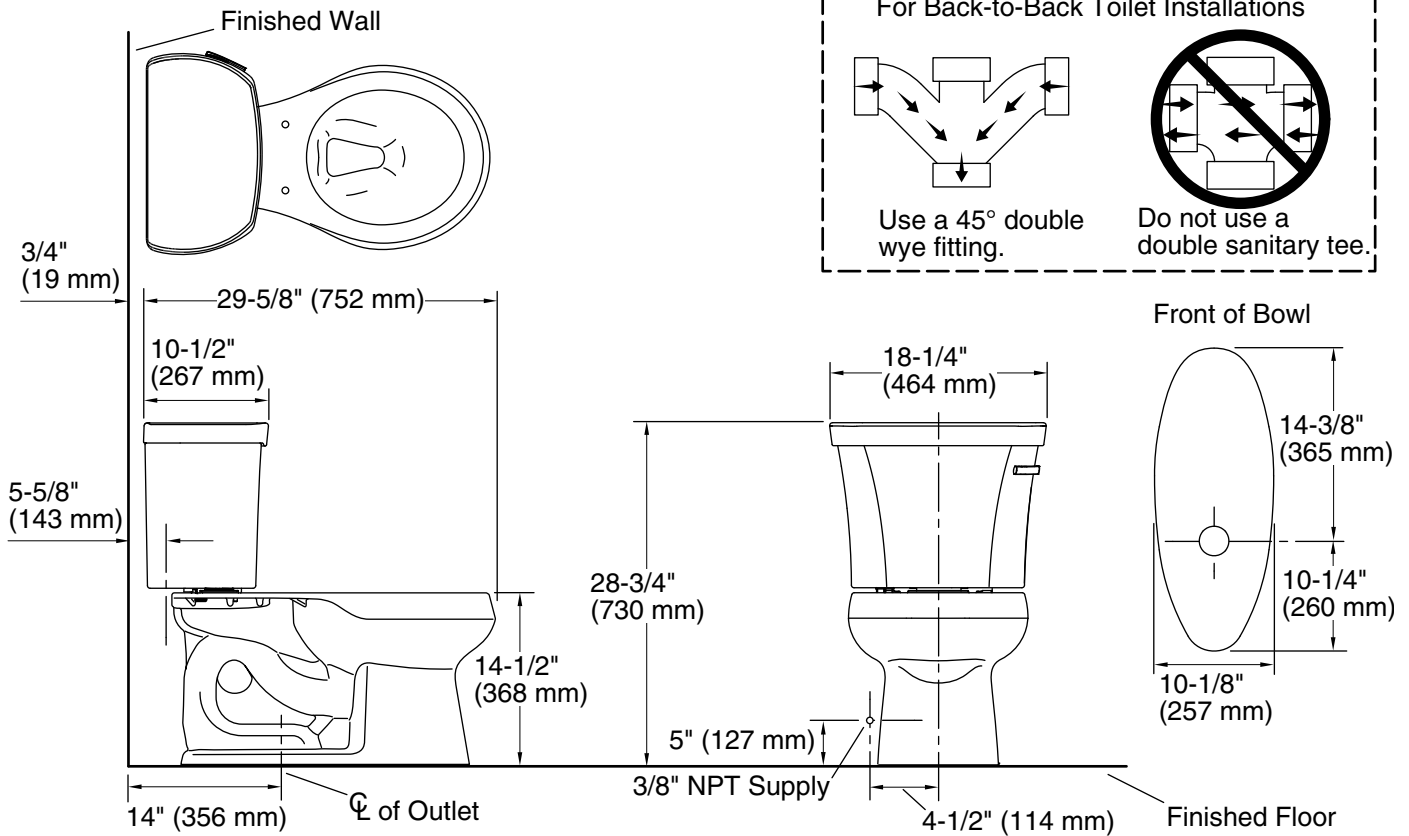

Color tiles intended for reference only.

Color	Code	Description
	0	White
	96	Biscuit

1-800-4KOHLER (1-800-456-4537)

Kohler Co. reserves the right to make revisions without notice to product specifications.

For the most current Specification Sheet, go to www.kohler.com.

5-29-2021 18:49 - US/CA

THE BOLD LOOK
OF **KOHLER**®

Technical Information

All product dimensions are nominal.

Toilet type:	Two-piece, Floor-mount
Waste Outlet:	Floor
Bowl shape:	Round-front
Flush type:	Class Five®
Trap passageway:	2-1/8" (54 mm)
Water Consumption	
Full:	1.28 gpf (4.8 lpf)
Water surface size:	10-1/2" x 7-3/4" (267 mm x 197 mm)
Rim to water surface:	5-1/4" (133 mm)
Rough-in:	14" (356 mm)
Seat-mounting holes:	5-1/2" (140 mm)